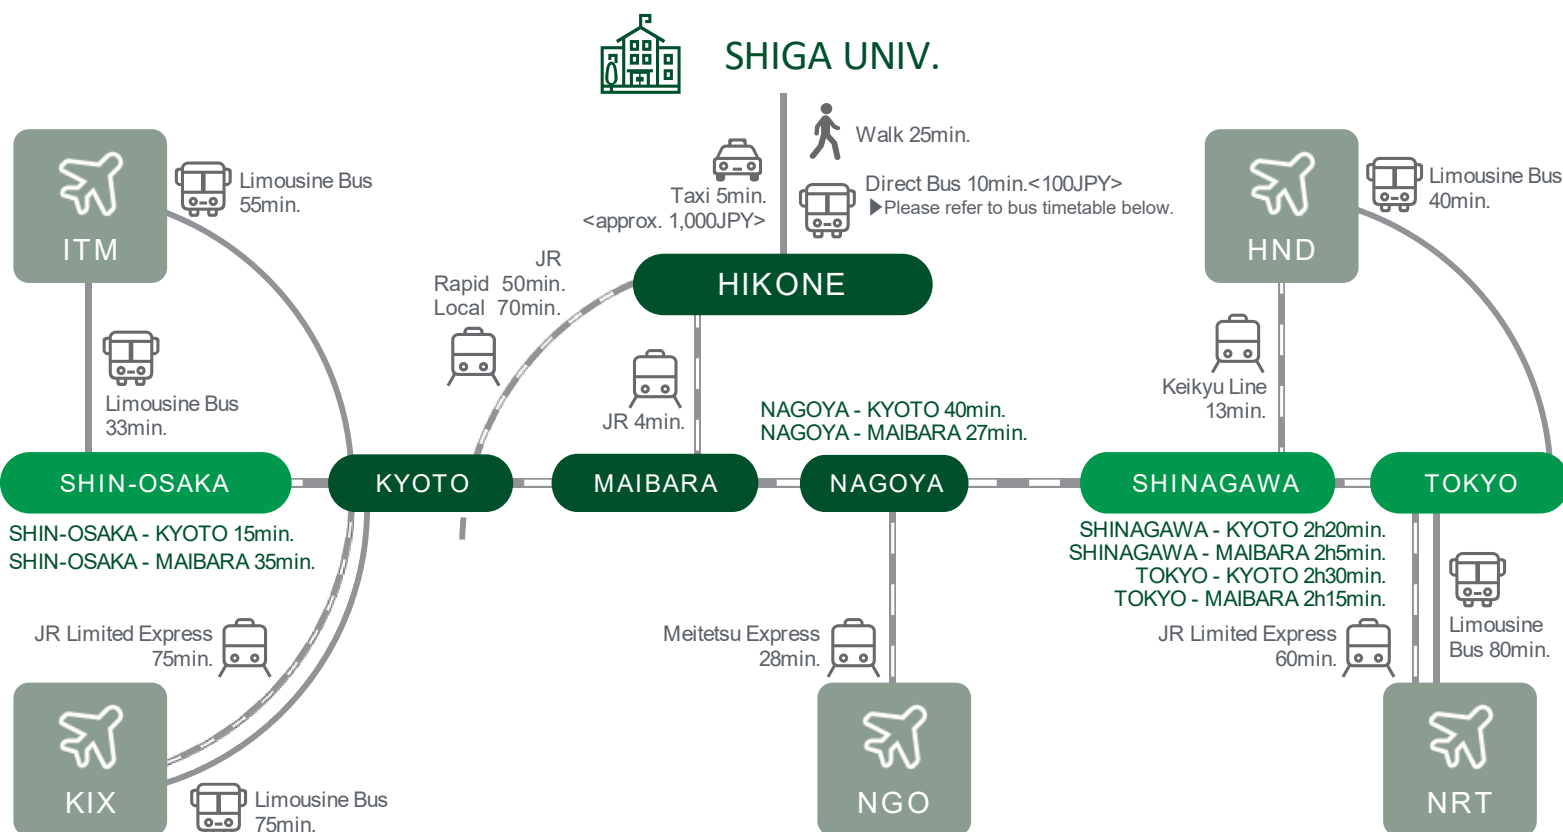

From Airport to SHIGA UNIVERSITY

SHIGA UNIVERSITY DIRECT BUS TIMETABLE

When you get on, drop 100 yen in the farebox next to the driver. / 10min.

※1 ★: Available only for terms of classes. ※2 Not available for Saturdays, Sundays.

	From JR Hikone station <West Exit, #5 bus stop>				Shiga University Hikone Campus <In front of Archival Museum>			
08:00	05	19★	32	43★	15	29★	42	53★
09:00	★01	16		48	★11	26		58
10:00	10		28★		20		38★	
11:00	00		30★		10		40★	
12:00	00		30		10		40	
13:00	00★		30★		10★		40★	
14:00	00	22		51	10		32	
15:00		25★		56	01		35★	
16:00		23		53	07		33	
17:00		26			03			
18:00		27			05		37	
19:00	08			56★			30	
20:00				55	★06			
21:00					05			